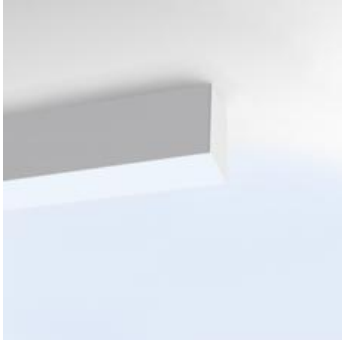

PRODUCT DATA SHEET

Nothing86System SA Ceiling Led Diff - 30W 4000K Dimmable - White

DESIGN BY :

Ernesto Gismondi

MATERIALS :

Extruded Aluminium

DESCRIPTION :

A versatile modular lighting system for linear diffused or dark light emission and freely configurable accent lighting. Composed of structural modules in extruded aluminium, prewired gear plates and optics systems. 3 types of installation: recessed, surface mounting and suspended. Structural modules available in 12 different lengths of up to 4736mm, specially designed to allow the lighting designer to alternate as freely as possible different light sources. The lighting sequence can also evolve over time to meet new arrangements, as long as it remains compatible with the initial total length installed. Linear fluorescent, led and metal halide technologies can be freely alternated. Prewired gear plates with quick-connectors, with direct fluorescent or LED lighting equipment, and indirect fluorescent illumination. 2 options of fluorescent diffused lighting available: T16-seamless lamps or conventional T16 lamps with overlapping arrangement for uninterrupted light lines without dark spots. 2 LED equipment options: monochromatic with warm white or neutral white emission, and RGB. Angular configurations possible by means of junction angles on the same plane or on 2 perpendicular planes (on request). Simple installations can be managed with "all-in-one" fixtures (Nothing 86Stand-Alone) already pre-configured and fully accessorized. Complies with standard EN60598-1 and other specific standards.

DIMENSIONS

Length:	(cm) 118
Width:	(cm) 9.2
Height:	(cm) 12.5
Cutout shape:	
Glow Wire Test:	850 °

LAMPS INCLUDED

Category:	LED
Watt:	30
Typology:	Led Bianco
Color Rendering:	N/s
Color temperature (K):	4000