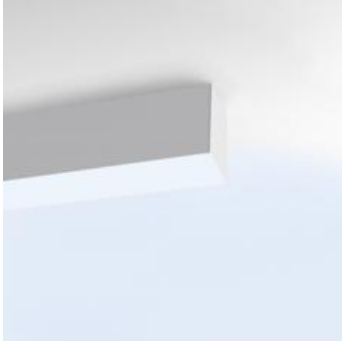

PRODUCT DATA SHEET

Nothing86System SA Ceiling Led Diff - 30W 3000K Dimmable - Anodized

DESIGN BY :

Ernesto Gismondi

MATERIALS :

Extruded Aluminium

DESCRIPTION :

A versatile modular lighting system for linear diffused or dark light emission and freely configurable accent lighting. Composed of structural modules in extruded aluminium, prewired gear plates and optics systems. 3 types of installation: recessed, surface mounting and suspended. Structural modules available in 12 different lengths of up to 4736mm, specially designed to allow the lighting designer to alternate as freely as possible different light sources. The lighting sequence can also evolve over time to meet new arrangements, as long as it remains compatible with the initial total length installed. Linear fluorescent, led and metal halide technologies can be freely alternated. Prewired gear plates with quick-connectors, with direct fluorescent or LED lighting equipment, and indirect fluorescent illumination. 2 options of fluorescent diffused lighting available: T16-seamless lamps or conventional T16 lamps with overlapping arrangement for uninterrupted light lines without dark spots. 2 LED equipment options: monochromatic with warm white or neutral white emission, and RGB. Angular configurations possible by means of junction angles on the same plane or on 2 perpendicular planes (on request). Simple installations can be managed with "all-in-one" fixtures (Nothing 86Stand-Alone) already pre-configured and fully accessorized. Complies with standard EN60598-1 and other specific standards.

DIMENSIONS

Length:	(cm) 118
Width:	(cm) 9.2
Height:	(cm) 12.5
Cutout shape:	
Glow Wire Test:	850 °

LAMPS INCLUDED

Category:	LED
Watt:	30
Typology:	Led Bianco
Color Rendering:	N/s
Color temperature (K):	3000