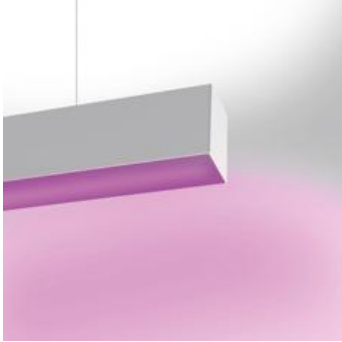

PRODUCT DATA SHEET

Nothing86System SA Suspension Led RGB 36W Diff - Direct+indirect Emission - White

DESIGN BY :

Ernesto Gismondi

MATERIALS :

Extruded Aluminium

DESCRIPTION :

A versatile modular lighting system for linear diffused or dark light emission and freely configurable accent lighting. Composed of structural modules in extruded aluminium, prewired gear plates and optics systems. 3 types of installation: recessed, surface mounting and suspended. Structural modules available in 12 different lengths of up to 4736mm, specially designed to allow the lighting designer to alternate as freely as possible different light sources. The lighting sequence can also evolve over time to meet new arrangements, as long as it remains compatible with the initial total length installed. Linear fluorescent, led and metal halide technologies can be freely alternated. Prewired gear plates with quick-connectors, with direct fluorescent or LED lighting equipment, and indirect fluorescent illumination. 2 options of fluorescent diffused lighting available: T16-seamless lamps or conventional T16 lamps with overlapping arrangement for uninterrupted light lines without dark spots. 2 LED equipment options: monochromatic with warm white or neutral white emission, and RGB. Angular configurations possible by means of junction angles on the same plane or on 2 perpendicular planes (on request). Simple installations can be managed with "all-in-one" fixtures (Nothing 86Stand-Alone) already pre-configured and fully accessorized. Complies with standard EN60598-1 and other specific standards.

Product name:	Nothing86System SA Suspension Led RGB 36W Diff - Direct+indirect Emission - White
Article Code:	M228420
Colour:	White
Material:	Extruded Aluminium
Series:	Architectural
Environment:	Indoor