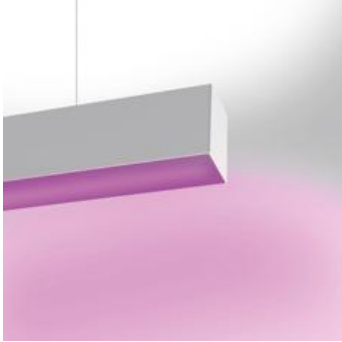

PRODUCT DATA SHEET

Nothing86System SA Suspension Led RGB 18W Diff - Direct+indirect Emission - White

DESIGN BY :

Ernesto Gismondi

MATERIALS :

Extruded Aluminium

DESCRIPTION :

A versatile modular lighting system for linear diffused or dark light emission and freely configurable accent lighting. Composed of structural modules in extruded aluminium, prewired gear plates and optics systems. 3 types of installation: recessed, surface mounting and suspended. Structural modules available in 12 different lengths of up to 4736mm, specially designed to allow the lighting designer to alternate as freely as possible different light sources. The lighting sequence can also evolve over time to meet new arrangements, as long as it remains compatible with the initial total length installed. Linear fluorescent, led and metal halide technologies can be freely alternated. Prewired gear plates with quick-connectors, with direct fluorescent or LED lighting equipment, and indirect fluorescent illumination. 2 options of fluorescent diffused lighting available: T16-seamless lamps or conventional T16 lamps with overlapping arrangement for uninterrupted light lines without dark spots. 2 LED equipment options: monochromatic with warm white or neutral white emission, and RGB. Angular configurations possible by means of junction angles on the same plane or on 2 perpendicular planes (on request). Simple installations can be managed with "all-in-one" fixtures (nothing 86Stand-Alone) already pre-configured and fully accessorized. Complies with standard EN60598-1 and other specific standards.

Product name:	Nothing86System SA Suspension Led RGB 18W Diff - Direct+indirect Emission - White
Article Code:	M228320
Colour:	White
Material:	Extruded Aluminium
Series:	Architectural
Environment:	Indoor