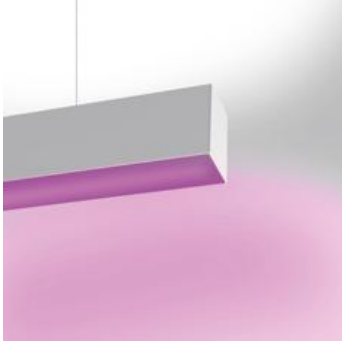

### Nothing86System SA Suspension Led RGB 36W Diff - Direct Emission - Anodized

**DESIGN BY :**

Ernesto Gismondi

**MATERIALS :**

Extruded Aluminium

**DESCRIPTION :**

A versatile modular lighting system for linear diffused or dark light emission and freely configurable accent lighting. Composed of structural modules in extruded aluminium, prewired gear plates and optics systems. 3 types of installation: recessed, surface mounting and suspended. Structural modules available in 12 different lengths of up to 4736mm, specially designed to allow the lighting designer to alternate as freely as possible different light sources. The lighting sequence can also evolve over time to meet new arrangements, as long as it remains compatible with the initial total length installed. Linear fluorescent, led and metal halide technologies can be freely alternated. Prewired gear plates with quick-connectors, with direct fluorescent or LED lighting equipment, and indirect fluorescent illumination. 2 options of fluorescent diffused lighting available: T16-seamless lamps or conventional T16 lamps with overlapping arrangement for uninterrupted light lines without dark spots. 2 LED equipment options: monochromatic with warm white or neutral white emission, and RGB. Angular configurations possible by means of junction angles on the same plane or on 2 perpendicular planes (on request). Simple installations can be managed with "all-in-one" fixtures (Nothing 86Stand-Alone) already pre-configured and fully accessorized. Complies with standard EN60598-1 and other specific standards.

Luminaire comes complete with power supply and DALI control unit .

**Light emission**

IP20

**TECHNICAL DATA SHEET****Features**

Product name:	Nothing86System SA Suspension Led RGB 36W Diff - Direct Emission - Anodized
Article Code:	M228260
Colour:	Anodized
Material:	Extruded Aluminium
Series:	Architectural
Environment:	Indoor