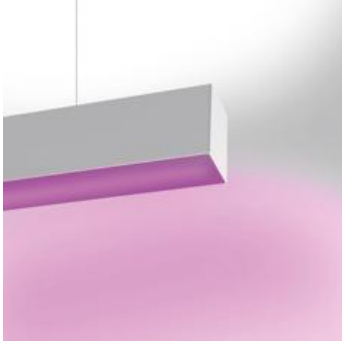

PRODUCT DATA SHEET

Nothing86System SA Suspension Led RGB 18W Diff - Direct Emission - White

DESIGN BY :

Ernesto Gismondi

MATERIALS :

Extruded Aluminium

DESCRIPTION :

A versatile modular lighting system for linear diffused or dark light emission and freely configurable accent lighting. Composed of structural modules in extruded aluminium, prewired gear plates and optics systems. 3 types of installation: recessed, surface mounting and suspended. Structural modules available in 12 different lengths of up to 4736mm, specially designed to allow the lighting designer to alternate as freely as possible different light sources. The lighting sequence can also evolve over time to meet new arrangements, as long as it remains compatible with the initial total length installed. Linear fluorescent, led and metal halide technologies can be freely alternated. Prewired gear plates with quick-connectors, with direct fluorescent or LED lighting equipment, and indirect fluorescent illumination. 2 options of fluorescent diffused lighting available: T16-seamless lamps or conventional T16 lamps with overlapping arrangement for uninterrupted light lines without dark spots. 2 LED equipment options: monochromatic with warm white or neutral white emission, and RGB. Angular configurations possible by means of junction angles on the same plane or on 2 perpendicular planes (on request). Simple installations can be managed with "all-in-one" fixtures (Nothing 86Stand-Alone) already pre-configured and fully accessorized. Complies with standard EN60598-1 and other specific standards.

Luminaire comes complete with power supply and DALI control unit .

Light emission

IP20

TECHNICAL DATA SHEET

Features

Product name:	Nothing86System SA Suspension Led RGB 18W Diff - Direct Emission - White
Article Code:	M228120
Colour:	White
Material:	Extruded Aluminium
Series:	Architectural
Environment:	Indoor

DIMENSIONS

Length:	(cm) 118
Width:	(cm) 9.2
Height:	(cm) 12.5
Cutout shape:	
Glow Wire Test:	850 °

LAMPS INCLUDED

Category:	LED
Watt:	18
Typology:	1
Color temperature (K):	RGB
Class:	A

Dimensions

LAMP

IP20

ELECTRICAL

Starter:	Electronic Integrated
Transformer availability:	with DALI control
Voltage:	220V-240V