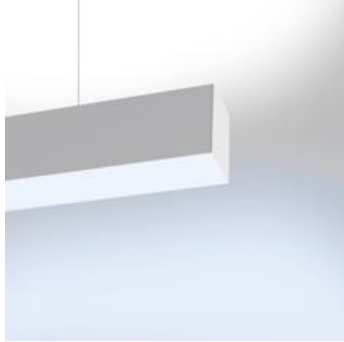

PRODUCT DATA SHEET

Nothing86System SA Suspension Led Diff - 60W 4000K dimmable - Direct+Indirect Emission - Anodized

DESIGN BY :

Ernesto Gismondi

MATERIALS :

Extruded Aluminium

DESCRIPTION :

A versatile modular lighting system for linear diffused or dark light emission and freely configurable accent lighting. Composed of structural modules in extruded aluminium, prewired gear plates and optics systems. 3 types of installation: recessed, surface mounting and suspended. Structural modules available in 12 different lengths of up to 4736mm, specially designed to allow the lighting designer to alternate as freely as possible different light sources. The lighting sequence can also evolve over time to meet new arrangements, as long as it remains compatible with the initial total length installed. Linear fluorescent, led and metal halide technologies can be freely alternated. Prewired gear plates with quick-connectors, with direct fluorescent or LED lighting equipment, and indirect fluorescent illumination. 2 options of fluorescent diffused lighting available: T16-seamless lamps or conventional T16 lamps with overlapping arrangement for uninterrupted light lines without dark spots. 2 LED equipment options: monochromatic with warm white or neutral white emission, and RGB. Angular configurations possible by means of junction angles on the same plane or on 2 perpendicular planes (on request). Simple installations can be managed with "all-in-one" fixtures (nothing 86Stand-Alone) already pre-configured and fully accessorized. Complies with standard EN60598-1 and other specific standards.