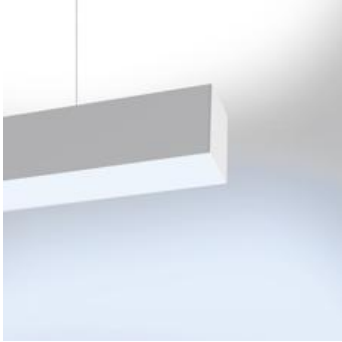

PRODUCT DATA SHEET

Nothing86System SA Suspension Led Diff - 60W 4000K dimmable - Direct+Indirect Emission - White

DESIGN BY :

Ernesto Gismondi

MATERIALS :

Extruded Aluminium

DESCRIPTION :

A versatile modular lighting system for linear diffused or dark light emission and freely configurable accent lighting. Composed of structural modules in extruded aluminium, prewired gear plates and optics systems. 3 types of installation: recessed, surface mounting and suspended. Structural modules available in 12 different lengths of up to 4736mm, specially designed to allow the lighting designer to alternate as freely as possible different light sources. The lighting sequence can also evolve over time to meet new arrangements, as long as it remains compatible with the initial total length installed. Linear fluorescent, led and metal halide technologies can be freely alternated. Prewired gear plates with quick-connectors, with direct fluorescent or LED lighting equipment, and indirect fluorescent illumination. 2 options of fluorescent diffused lighting available: T16-seamless lamps or conventional T16 lamps with overlapping arrangement for uninterrupted light lines without dark spots. 2 LED equipment options: monochromatic with warm white or neutral white emission, and RGB. Angular configurations possible by means of junction angles on the same plane or on 2 perpendicular planes (on request). Simple installations can be managed with "all-in-one" fixtures (nothing 86Stand-Alone) already pre-configured and fully accessorized. Complies with standard EN60598-1 and other specific standards.