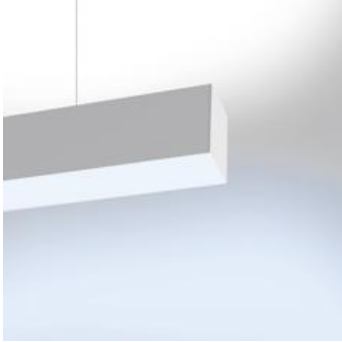

PRODUCT DATA SHEET

Nothing86System SA Suspension Led Diff - 60W 3000K dimmable - Direct+Indirect Emission - Anodized

DESIGN BY :

Ernesto Gismondi

MATERIALS :

Extruded Aluminium

DESCRIPTION :

A versatile modular lighting system for linear diffused or dark light emission and freely configurable accent lighting. Composed of structural modules in extruded aluminium, prewired gear plates and optics systems. 3 types of installation: recessed, surface mounting and suspended. Structural modules available in 12 different lengths of up to 4736mm, specially designed to allow the lighting designer to alternate as freely as possible different light sources. The lighting sequence can also evolve over time to meet new arrangements, as long as it remains compatible with the initial total length installed. Linear fluorescent, led and metal halide technologies can be freely alternated. Prewired gear plates with quick-connectors, with direct fluorescent or LED lighting equipment, and indirect fluorescent illumination. 2 options of fluorescent diffused lighting available: T16-seamless lamps or conventional T16 lamps with overlapping arrangement for uninterrupted light lines without dark spots. 2 LED equipment options: monochromatic with warm white or neutral white emission, and RGB. Angular configurations possible by means of junction angles on the same plane or on 2 perpendicular planes (on request). Simple installations can be managed with "all-in-one" fixtures (nothing 86Stand-Alone) already pre-configured and fully accessorized. Complies with standard EN60598-1 and other specific standards.

Luminaire comes complete with DALI power supply unit.

Indirect emission is not dimmable. Upper dust-protection polycarbonate screen is included.

Light emission

TECHNICAL DATA SHEET

Features

Product name:	Nothing86System SA Suspension Led Diff - 60W 3000K dimmable - Direct+Indirect Emission - Anodized
Article Code:	M227960
Colour:	Anodized
Material:	Extruded Aluminium
Series:	Architectural
Environment:	Indoor

DIMENSIONS

Length:	(cm) 237
Width:	(cm) 9.2
Height:	(cm) 12.5
Cutout shape:	
Glow Wire Test:	850 °

LAMPS INCLUDED

Category:	LED
Watt:	60
Typology:	Led Bianco
Color Rendering:	N/s
Color temperature (K):	3000

LAMPS NOT INCLUDED

Category:	FLUO
Number:	2
Lbs:	T16
Watt:	39
Socket:	G5
Type:	FDH-39
Luminous Flux (lm):	3100
Colour Rendering:	85

Dimensions

LAMP

ELECTRICAL

Starter:	Electronic Dimmable Dali Integrated
Voltage:	220V-240V