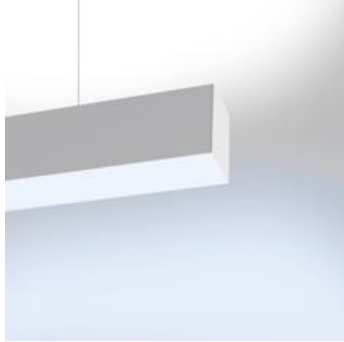

PRODUCT DATA SHEET

Nothing86System SA Suspension Led Diff - 60W 3000K dimmable - Direct+Indirect Emission - White

DESIGN BY :

Ernesto Gismondi

MATERIALS :

Extruded Aluminium

DESCRIPTION :

A versatile modular lighting system for linear diffused or dark light emission and freely configurable accent lighting. Composed of structural modules in extruded aluminium, prewired gear plates and optics systems. 3 types of installation: recessed, surface mounting and suspended. Structural modules available in 12 different lengths of up to 4736mm, specially designed to allow the lighting designer to alternate as freely as possible different light sources. The lighting sequence can also evolve over time to meet new arrangements, as long as it remains compatible with the initial total length installed. Linear fluorescent, led and metal halide technologies can be freely alternated. Prewired gear plates with quick-connectors, with direct fluorescent or LED lighting equipment, and indirect fluorescent illumination. 2 options of fluorescent diffused lighting available: T16-seamless lamps or conventional T16 lamps with overlapping arrangement for uninterrupted light lines without dark spots. 2 LED equipment options: monochromatic with warm white or neutral white emission, and RGB. Angular configurations possible by means of junction angles on the same plane or on 2 perpendicular planes (on request). Simple installations can be managed with "all-in-one" fixtures (Nothing 86Stand-Alone) already pre-configured and fully accessorized. Complies with standard EN60598-1 and other specific standards.