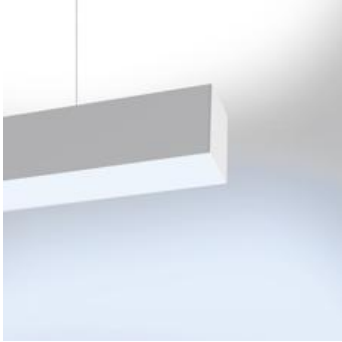

PRODUCT DATA SHEET

Nothing86System SA Suspension Led Diff - 30W 4000K dimmable - Direct+Indirect Emission - Anodized

DESIGN BY :

Ernesto Gismondi

MATERIALS :

Extruded Aluminium

DESCRIPTION :

A versatile modular lighting system for linear diffused or dark light emission and freely configurable accent lighting. Composed of structural modules in extruded aluminium, prewired gear plates and optics systems. 3 types of installation: recessed, surface mounting and suspended. Structural modules available in 12 different lengths of up to 4736mm, specially designed to allow the lighting designer to alternate as freely as possible different light sources. The lighting sequence can also evolve over time to meet new arrangements, as long as it remains compatible with the initial total length installed. Linear fluorescent, led and metal halide technologies can be freely alternated. Prewired gear plates with quick-connectors, with direct fluorescent or LED lighting equipment, and indirect fluorescent illumination. 2 options of fluorescent diffused lighting available: T16-seamless lamps or conventional T16 lamps with overlapping arrangement for uninterrupted light lines without dark spots. 2 LED equipment options: monochromatic with warm white or neutral white emission, and RGB. Angular configurations possible by means of junction angles on the same plane or on 2 perpendicular planes (on request). Simple installations can be managed with "all-in-one" fixtures (Nothing 86Stand-Alone) already pre-configured and fully accessorized. Complies with standard EN60598-1 and other specific standards.