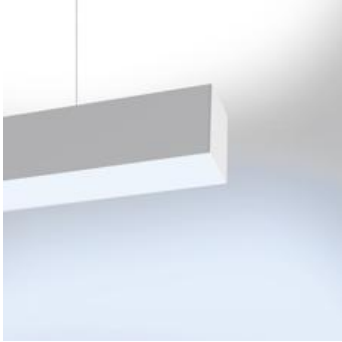

PRODUCT DATA SHEET

Nothing86System SA Suspension Led Diff - 30W 4000K dimmable - Direct+Indirect Emission - White

DESIGN BY :

Ernesto Gismondi

MATERIALS :

Extruded Aluminium

DESCRIPTION :

A versatile modular lighting system for linear diffused or dark light emission and freely configurable accent lighting. Composed of structural modules in extruded aluminium, prewired gear plates and optics systems. 3 types of installation: recessed, surface mounting and suspended. Structural modules available in 12 different lengths of up to 4736mm, specially designed to allow the lighting designer to alternate as freely as possible different light sources. The lighting sequence can also evolve over time to meet new arrangements, as long as it remains compatible with the initial total length installed. Linear fluorescent, led and metal halide technologies can be freely alternated. Prewired gear plates with quick-connectors, with direct fluorescent or LED lighting equipment, and indirect fluorescent illumination. 2 options of fluorescent diffused lighting available: T16-seamless lamps or conventional T16 lamps with overlapping arrangement for uninterrupted light lines without dark spots. 2 LED equipment options: monochromatic with warm white or neutral white emission, and RGB. Angular configurations possible by means of junction angles on the same plane or on 2 perpendicular planes (on request). Simple installations can be managed with "all-in-one" fixtures (nothing 86Stand-Alone) already pre-configured and fully accessorized. Complies with standard EN60598-1 and other specific standards.