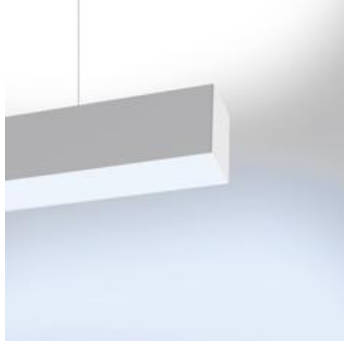

PRODUCT DATA SHEET

Nothing86System SA Suspension Led Diff - 30W 3000K dimmable - Direct+Indirect Emission - Anodized

DESIGN BY :

Ernesto Gismondi

MATERIALS :

Extruded Aluminium

DESCRIPTION :

A versatile modular lighting system for linear diffused or dark light emission and freely configurable accent lighting. Composed of structural modules in extruded aluminium, prewired gear plates and optics systems. 3 types of installation: recessed, surface mounting and suspended. Structural modules available in 12 different lengths of up to 4736mm, specially designed to allow the lighting designer to alternate as freely as possible different light sources. The lighting sequence can also evolve over time to meet new arrangements, as long as it remains compatible with the initial total length installed. Linear fluorescent, led and metal halide technologies can be freely alternated. Prewired gear plates with quick-connectors, with direct fluorescent or LED lighting equipment, and indirect fluorescent illumination. 2 options of fluorescent diffused lighting available: T16-seamless lamps or conventional T16 lamps with overlapping arrangement for uninterrupted light lines without dark spots. 2 LED equipment options: monochromatic with warm white or neutral white emission, and RGB. Angular configurations possible by means of junction angles on the same plane or on 2 perpendicular planes (on request). Simple installations can be managed with "all-in-one" fixtures (Nothing 86Stand-Alone) already pre-configured and fully accessorized. Complies with standard EN60598-1 and other specific standards.

Luminaire comes complete with DALI power supply unit.

Indirect emission is not dimmable. Upper dust-protection polycarbonate screen is included.

Light emission

TECHNICAL DATA SHEET

Features

Product name:	Nothing86System SA Suspension Led Diff - 30W 3000K dimmable - Direct+Indirect Emission - Anodized
Article Code:	M227760
Colour:	Anodized
Material:	Extruded Aluminium
Series:	Architectural
Environment:	Indoor

DIMENSIONS

Length:	(cm) 118
Width:	(cm) 9.2
Height:	(cm) 12.5
Cutout shape:	
Glow Wire Test:	850 °

LAMPS INCLUDED

Category:	LED
Watt:	30
Typology:	Led Bianco
Color Rendering:	N/s
Color temperature (K):	3000

LAMPS NOT INCLUDED

Category:	FLUO
Number:	1
Lbs:	T16
Watt:	39
Socket:	G5
Type:	FDH-39
Luminous Flux (lm):	3100
Colour Rendering:	85

Dimensions

LAMP

ELECTRICAL

Starter:	Electronic Dimmable Dali Integrated
Voltage:	220V-240V