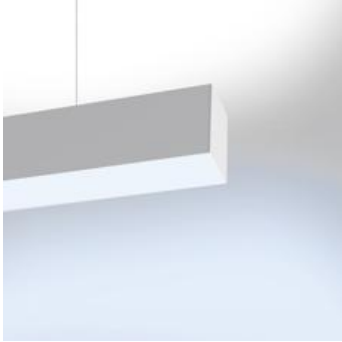

PRODUCT DATA SHEET

Nothing86System SA Suspension Led Diff - 30W 3000K dimmable - Direct+Indirect Emission - White

DESIGN BY :

Ernesto Gismondi

MATERIALS :

Extruded Aluminium

DESCRIPTION :

A versatile modular lighting system for linear diffused or dark light emission and freely configurable accent lighting. Composed of structural modules in extruded aluminium, prewired gear plates and optics systems. 3 types of installation: recessed, surface mounting and suspended. Structural modules available in 12 different lengths of up to 4736mm, specially designed to allow the lighting designer to alternate as freely as possible different light sources. The lighting sequence can also evolve over time to meet new arrangements, as long as it remains compatible with the initial total length installed. Linear fluorescent, led and metal halide technologies can be freely alternated. Prewired gear plates with quick-connectors, with direct fluorescent or LED lighting equipment, and indirect fluorescent illumination. 2 options of fluorescent diffused lighting available: T16-seamless lamps or conventional T16 lamps with overlapping arrangement for uninterrupted light lines without dark spots. 2 LED equipment options: monochromatic with warm white or neutral white emission, and RGB. Angular configurations possible by means of junction angles on the same plane or on 2 perpendicular planes (on request). Simple installations can be managed with "all-in-one" fixtures (Nothing 86Stand-Alone) already pre-configured and fully accessorized. Complies with standard EN60598-1 and other specific standards.

Luminaire comes complete with DALI power supply unit.

Indirect emission is not dimmable. Upper dust-protection polycarbonate screen is included.

Light emission

TECHNICAL DATA SHEET

Features

Product name:	Nothing86System SA Suspension Led Diff - 30W 3000K dimmable - Direct+Indirect Emission - White
Article Code:	M227720
Colour:	White
Material:	Extruded Aluminium
Series:	Architectural
Environment:	Indoor

DIMENSIONS

Length:	(cm) 118
Width:	(cm) 9.2
Height:	(cm) 12.5
Cutout shape:	
Glow Wire Test:	850 °

LAMPS INCLUDED

Category:	LED
Watt:	30
Typology:	Led Bianco
Color Rendering:	N/s
Color temperature (K):	3000

LAMPS NOT INCLUDED

Category:	FLUO
Number:	1
Lbs:	T16
Watt:	39
Socket:	G5
Type:	FDH-39
Luminous Flux (lm):	3100
Colour Rendering:	85

Dimensions

LAMP

ELECTRICAL

Starter:	Electronic Dimmable Dali Integrated
Voltage:	220V-240V