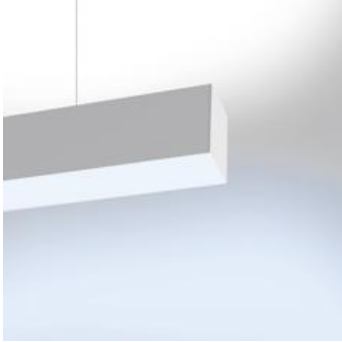

PRODUCT DATA SHEET

Nothing86System SA Suspension Led Diff - 60W 4000K dimmable - Direct Emission - Anodized

DESIGN BY :

Ernesto Gismondi

MATERIALS :

Extruded Aluminium

DESCRIPTION :

A versatile modular lighting system for linear diffused or dark light emission and freely configurable accent lighting. Composed of structural modules in extruded aluminium, prewired gear plates and optics systems. 3 types of installation: recessed, surface mounting and suspended. Structural modules available in 12 different lengths of up to 4736mm, specially designed to allow the lighting designer to alternate as freely as possible different light sources. The lighting sequence can also evolve over time to meet new arrangements, as long as it remains compatible with the initial total length installed. Linear fluorescent, led and metal halide technologies can be freely alternated. Prewired gear plates with quick-connectors, with direct fluorescent or LED lighting equipment, and indirect fluorescent illumination. 2 options of fluorescent diffused lighting available: T16-seamless lamps or conventional T16 lamps with overlapping arrangement for uninterrupted light lines without dark spots. 2 LED equipment options: monochromatic with warm white or neutral white emission, and RGB. Angular configurations possible by means of junction angles on the same plane or on 2 perpendicular planes (on request). Simple installations can be managed with "all-in-one" fixtures (Nothing 86Stand-Alone) already pre-configured and fully accessorized. Complies with standard EN60598-1 and other specific standards.

Luminaire comes complete with DALI power supply unit.

Light emission

TECHNICAL DATA SHEET

Features

Product name:	Nothing86System SA Suspension Led Diff - 60W 4000K dimmable - Direct Emission - Anodized
Article Code:	M227660
Colour:	Anodized
Material:	Extruded Aluminium
Series:	Architectural
Environment:	Indoor