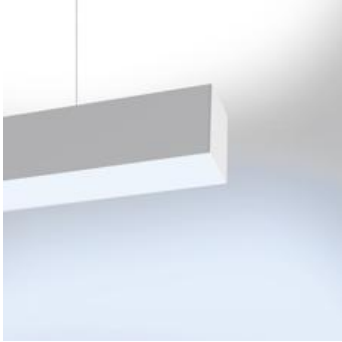

PRODUCT DATA SHEET

Nothing86System SA Suspension Led Diff - 60W 4000K dimmable - Direct Emission - White

DESIGN BY :

Ernesto Gismondi

MATERIALS :

Extruded Aluminium

DESCRIPTION :

A versatile modular lighting system for linear diffused or dark light emission and freely configurable accent lighting. Composed of structural modules in extruded aluminium, prewired gear plates and optics systems. 3 types of installation: recessed, surface mounting and suspended. Structural modules available in 12 different lengths of up to 4736mm, specially designed to allow the lighting designer to alternate as freely as possible different light sources. The lighting sequence can also evolve over time to meet new arrangements, as long as it remains compatible with the initial total length installed. Linear fluorescent, led and metal halide technologies can be freely alternated. Prewired gear plates with quick-connectors, with direct fluorescent or LED lighting equipment, and indirect fluorescent illumination. 2 options of fluorescent diffused lighting available: T16-seamless lamps or conventional T16 lamps with overlapping arrangement for uninterrupted light lines without dark spots. 2 LED equipment options: monochromatic with warm white or neutral white emission, and RGB. Angular configurations possible by means of junction angles on the same plane or on 2 perpendicular planes (on request). Simple installations can be managed with "all-in-one" fixtures (Nothing 86Stand-Alone) already pre-configured and fully accessorized. Complies with standard EN60598-1 and other specific standards.

DIMENSIONS

Length:	(cm) 237
Width:	(cm) 9.2
Height:	(cm) 12.5
Cutout shape:	
Glow Wire Test:	850 °

LAMPS INCLUDED

Category:	LED
Watt:	60
Typology:	Led Bianco
Color Rendering:	N/s
Color temperature (K):	4000