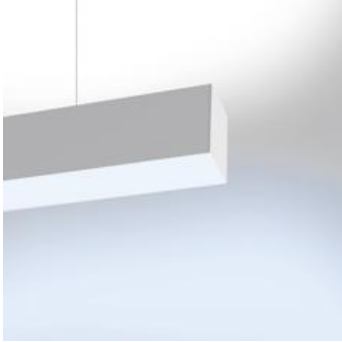

PRODUCT DATA SHEET

Nothing86System SA Suspension Led Diff - 60W 3000K dimmable - Direct Emission - Anodized

DESIGN BY :

Ernesto Gismondi

MATERIALS :

Extruded Aluminium

DESCRIPTION :

A versatile modular lighting system for linear diffused or dark light emission and freely configurable accent lighting. Composed of structural modules in extruded aluminium, prewired gear plates and optics systems. 3 types of installation: recessed, surface mounting and suspended. Structural modules available in 12 different lengths of up to 4736mm, specially designed to allow the lighting designer to alternate as freely as possible different light sources. The lighting sequence can also evolve over time to meet new arrangements, as long as it remains compatible with the initial total length installed. Linear fluorescent, led and metal halide technologies can be freely alternated. Prewired gear plates with quick-connectors, with direct fluorescent or LED lighting equipment, and indirect fluorescent illumination. 2 options of fluorescent diffused lighting available: T16-seamless lamps or conventional T16 lamps with overlapping arrangement for uninterrupted light lines without dark spots. 2 LED equipment options: monochromatic with warm white or neutral white emission, and RGB. Angular configurations possible by means of junction angles on the same plane or on 2 perpendicular planes (on request). Simple installations can be managed with "all-in-one" fixtures (Nothing 86Stand-Alone) already pre-configured and fully accessorized. Complies with standard EN60598-1 and other specific standards.

DIMENSIONS

Length:	(cm) 237
Width:	(cm) 9.2
Height:	(cm) 12.5
Cutout shape:	
Glow Wire Test:	850 °

LAMPS NOT INCLUDED

Category:	LED
Watt:	60
Typology:	Led Bianco
Color Rendering:	N/s
Color temperature (K):	3000