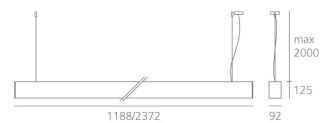

Dimensions

LAMP

ELECTRICAL

Starter:	Electronic Dimmable Dali Integrated
Voltage:	220V-240V