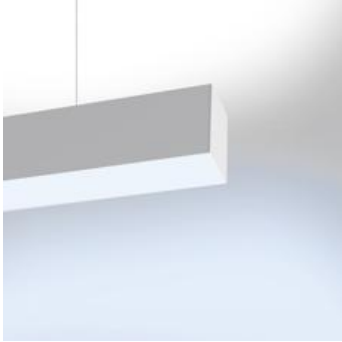

PRODUCT DATA SHEET

Nothing86System SA Suspension Led Diff - 60W 3000K dimmable - Direct Emission - White

DESIGN BY :

Ernesto Gismondi

MATERIALS :

Extruded Aluminium

DESCRIPTION :

A versatile modular lighting system for linear diffused or dark light emission and freely configurable accent lighting. Composed of structural modules in extruded aluminium, prewired gear plates and optics systems. 3 types of installation: recessed, surface mounting and suspended. Structural modules available in 12 different lengths of up to 4736mm, specially designed to allow the lighting designer to alternate as freely as possible different light sources. The lighting sequence can also evolve over time to meet new arrangements, as long as it remains compatible with the initial total length installed. Linear fluorescent, led and metal halide technologies can be freely alternated. Prewired gear plates with quick-connectors, with direct fluorescent or LED lighting equipment, and indirect fluorescent illumination. 2 options of fluorescent diffused lighting available: T16-seamless lamps or conventional T16 lamps with overlapping arrangement for uninterrupted light lines without dark spots. 2 LED equipment options: monochromatic with warm white or neutral white emission, and RGB. Angular configurations possible by means of junction angles on the same plane or on 2 perpendicular planes (on request). Simple installations can be managed with "all-in-one" fixtures (Nothing 86Stand-Alone) already pre-configured and fully accessorized. Complies with standard EN60598-1 and other specific standards.

DIMENSIONS

Length:	(cm) 237
Width:	(cm) 9.2
Height:	(cm) 12.5
Cutout shape:	
Glow Wire Test:	850 °

LAMPS INCLUDED

Category:	LED
Watt:	60
Typology:	Led Bianco
Color Rendering:	N/s
Color temperature (K):	3000