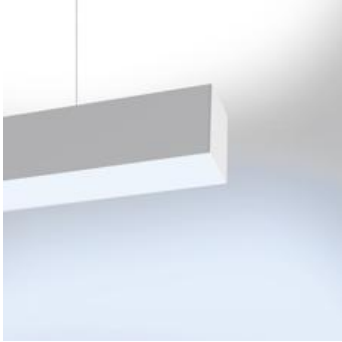

PRODUCT DATA SHEET

Nothing86System SA Suspension Led Diff - 30W 4000K dimmable - Direct Emission - Anodized

DESIGN BY :

Ernesto Gismondi

MATERIALS :

Extruded Aluminium

DESCRIPTION :

A versatile modular lighting system for linear diffused or dark light emission and freely configurable accent lighting. Composed of structural modules in extruded aluminium, prewired gear plates and optics systems. 3 types of installation: recessed, surface mounting and suspended. Structural modules available in 12 different lengths of up to 4736mm, specially designed to allow the lighting designer to alternate as freely as possible different light sources. The lighting sequence can also evolve over time to meet new arrangements, as long as it remains compatible with the initial total length installed. Linear fluorescent, led and metal halide technologies can be freely alternated. Prewired gear plates with quick-connectors, with direct fluorescent or LED lighting equipment, and indirect fluorescent illumination. 2 options of fluorescent diffused lighting available: T16-seamless lamps or conventional T16 lamps with overlapping arrangement for uninterrupted light lines without dark spots. 2 LED equipment options: monochromatic with warm white or neutral white emission, and RGB. Angular configurations possible by means of junction angles on the same plane or on 2 perpendicular planes (on request). Simple installations can be managed with "all-in-one" fixtures (Nothing 86Stand-Alone) already pre-configured and fully accessorized. Complies with standard EN60598-1 and other specific standards.

Luminaire comes complete with DALI power supply unit.

Light emission

TECHNICAL DATA SHEET

Features

Product name:	Nothing86System SA Suspension Led Diff - 30W 4000K dimmable - Direct Emission - Anodized
Article Code:	M227460
Colour:	Anodized
Material:	Extruded Aluminium
Series:	Architectural
Environment:	Indoor