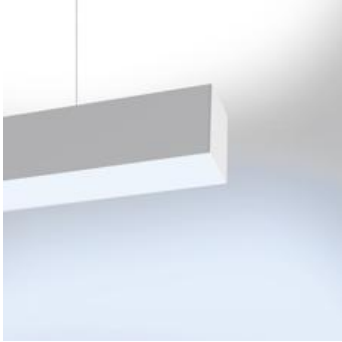

PRODUCT DATA SHEET

Nothing86System SA Suspension Led Diff - 30W 4000K dimmable - Direct Emission - White

DESIGN BY :

Ernesto Gismondi

MATERIALS :

Extruded Aluminium

DESCRIPTION :

A versatile modular lighting system for linear diffused or dark light emission and freely configurable accent lighting. Composed of structural modules in extruded aluminium, prewired gear plates and optics systems. 3 types of installation: recessed, surface mounting and suspended. Structural modules available in 12 different lengths of up to 4736mm, specially designed to allow the lighting designer to alternate as freely as possible different light sources. The lighting sequence can also evolve over time to meet new arrangements, as long as it remains compatible with the initial total length installed. Linear fluorescent, led and metal halide technologies can be freely alternated. Prewired gear plates with quick-connectors, with direct fluorescent or LED lighting equipment, and indirect fluorescent illumination. 2 options of fluorescent diffused lighting available: T16-seamless lamps or conventional T16 lamps with overlapping arrangement for uninterrupted light lines without dark spots. 2 LED equipment options: monochromatic with warm white or neutral white emission, and RGB. Angular configurations possible by means of junction angles on the same plane or on 2 perpendicular planes (on request). Simple installations can be managed with "all-in-one" fixtures (Nothing 86Stand-Alone) already pre-configured and fully accessorized. Complies with standard EN60598-1 and other specific standards.

DIMENSIONS

Length:	(cm) 118
Width:	(cm) 9.2
Height:	(cm) 12.5
Cutout shape:	
Glow Wire Test:	850 °

LAMPS INCLUDED

Category:	LED
Watt:	30
Typology:	Led Bianco
Color Rendering:	N/s
Color temperature (K):	4000