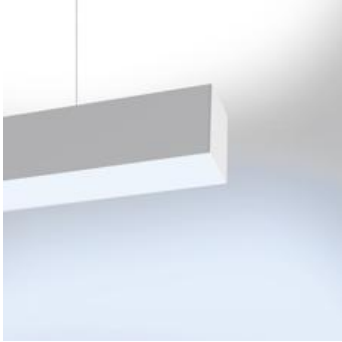

PRODUCT DATA SHEET

Nothing86System SA Suspension Led Diff - 30W 3000K dimmable - Direct Emission - Anodized

DESIGN BY :

Ernesto Gismondi

MATERIALS :

Extruded Aluminium

DESCRIPTION :

A versatile modular lighting system for linear diffused or dark light emission and freely configurable accent lighting. Composed of structural modules in extruded aluminium, prewired gear plates and optics systems. 3 types of installation: recessed, surface mounting and suspended. Structural modules available in 12 different lengths of up to 4736mm, specially designed to allow the lighting designer to alternate as freely as possible different light sources. The lighting sequence can also evolve over time to meet new arrangements, as long as it remains compatible with the initial total length installed. Linear fluorescent, led and metal halide technologies can be freely alternated. Prewired gear plates with quick-connectors, with direct fluorescent or LED lighting equipment, and indirect fluorescent illumination. 2 options of fluorescent diffused lighting available: T16-seamless lamps or conventional T16 lamps with overlapping arrangement for uninterrupted light lines without dark spots. 2 LED equipment options: monochromatic with warm white or neutral white emission, and RGB. Angular configurations possible by means of junction angles on the same plane or on 2 perpendicular planes (on request). Simple installations can be managed with "all-in-one" fixtures (Nothing 86Stand-Alone) already pre-configured and fully accessorized. Complies with standard EN60598-1 and other specific standards.

Luminaire comes complete with DALI power supply unit.

Light emission

TECHNICAL DATA SHEET

Features

Product name:	Nothing86System SA Suspension Led Diff - 30W 3000K dimmable - Direct Emission - Anodized
Article Code:	M227360
Colour:	Anodized
Material:	Extruded Aluminium
Series:	Architectural
Environment:	Indoor