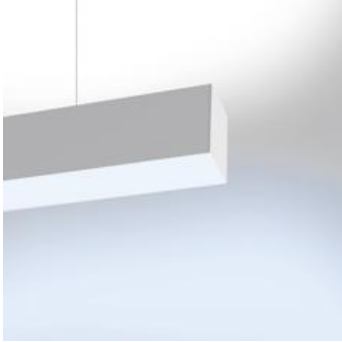

PRODUCT DATA SHEET

Nothing86System SA Suspension Led Diff - 30W 3000K dimmable - Direct Emission - White

DESIGN BY :

Ernesto Gismondi

MATERIALS :

Extruded Aluminium

DESCRIPTION :

A versatile modular lighting system for linear diffused or dark light emission and freely configurable accent lighting. Composed of structural modules in extruded aluminium, prewired gear plates and optics systems. 3 types of installation: recessed, surface mounting and suspended. Structural modules available in 12 different lengths of up to 4736mm, specially designed to allow the lighting designer to alternate as freely as possible different light sources. The lighting sequence can also evolve over time to meet new arrangements, as long as it remains compatible with the initial total length installed. Linear fluorescent, led and metal halide technologies can be freely alternated. Pre-wired gear plates with quick-connectors, with direct fluorescent or LED lighting equipment, and indirect fluorescent illumination. 2 options of fluorescent diffused lighting available: T16-seamless lamps or conventional T16 lamps with overlapping arrangement for uninterrupted light lines without dark spots. 2 LED equipment options: monochromatic with warm white or neutral white emission and RGB. Angular configurations possible by means of junction angles on the same plane or on 2 perpendicular planes (on request). Simple installations can be managed with "all-in-one" fixtures (nothing 86Stand-Alone) already pre-configured and fully accessorized. Complies with standard EN60598-1 and other specific standards.

Luminaire comes complete with DALI power supply unit.

Light emission

TECHNICAL DATA SHEET

Features

Product name:	Nothing86System SA Suspension Led Diff - 30W 3000K dimmable - Direct Emission - White
Article Code:	M227320
Colour:	White
Material:	Extruded Aluminium
Series:	Architectural
Environment:	Indoor