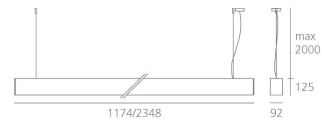

Dimensions

LAMP

ELECTRICAL

Starter:	Electronic dimmable Dali
Voltage:	220V-240V