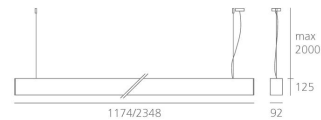

#### DIMENSIONS

Length:	(cm) 234
Width:	(cm) 9.2
Height:	(cm) 12.5
Cutout shape:	
Glow Wire Test:	850 °

#### Dimensions