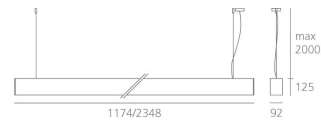

Dimensions

LAMP

ELECTRICAL

Starter:	Electronic dimmable Dali integrated
Voltage:	220V-240V