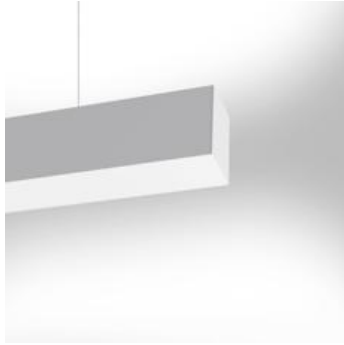

PRODUCT DATA SHEET

Nothing86System SA Suspension FluoDiff - Direct+indirect Emission - T16 4x28-54W Dimmable + 2x39W - White

DESIGN BY :

Ernesto Gismondi

MATERIALS :

Extruded Aluminium

DESCRIPTION :

A versatile modular lighting system for linear diffused or dark light emission and freely configurable accent lighting. Composed of structural modules in extruded aluminium, prewired gear plates and optics systems. 3 types of installation: recessed, surface mounting and suspended. Structural modules available in 12 different lengths of up to 4736mm, specially designed to allow the lighting designer to alternate as freely as possible different light sources. The lighting sequence can also evolve over time to meet new arrangements, as long as it remains compatible with the initial total length installed. Linear fluorescent, led and metal halide technologies can be freely alternated. Prewired gear plates with quick-connectors, with direct fluorescent or LED lighting equipment, and indirect fluorescent illumination. 2 options of fluorescent diffused lighting available: T16-seamless lamps or conventional T16 lamps with overlapping arrangement for uninterrupted light lines without dark spots. 2 LED equipment options: monochromatic with warm white or neutral white emission, and RGB. Angular configurations possible by means of junction angles on the same plane or on 2 perpendicular planes (on request). Simple installations can be managed with "all-in-one" fixtures (Nothing 86Stand-Alone) already pre-configured and fully accessorized. Complies with standard EN60598-1 and other specific standards.

Indirect emission is not dimmable. Upper dust-protection polycarbonate screen is included.

Light emission

TECHNICAL DATA SHEET

Features

Product name:	Nothing86System SA Suspension FluoDiff - Direct+indirect Emission - T16 4x28-54W Dimmable + 2x39W - White
Article Code:	M226821
Colour:	White
Material:	Extruded Aluminium
Series:	Architectural
Environment:	Indoor