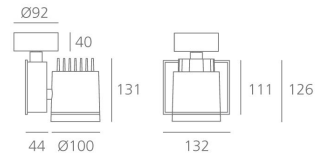

Dimensions

LAMP

ELECTRICAL

Transformer availability:	Dimmable DALI
Voltage:	220V-240V