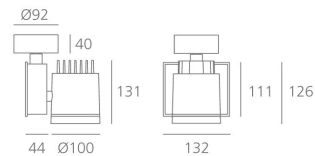

Dimensions

LAMP

ELECTRICAL

Transformer availability:	Dimmable DALI
Voltage:	220V-240V