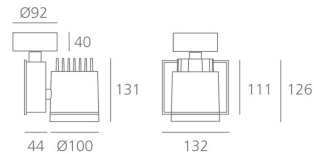

Dimensions

LAMP

ELECTRICAL

Trasformer availability:	Dimmable DALI
Voltage:	220V-240V