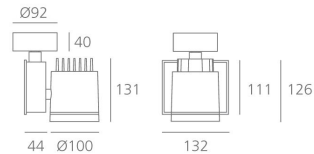

Dimensions

OPTICS

Emission: Accent Lighting

DIMENSIONS

Length:	(cm) 13.2
Height:	(cm) 12.6
Depth:	(cm) 4.4
Cutout width:	(cm) 10
Inclination:	$-90+90$
Rotation:	355
Cutout shape:	
Weight:	1.7
Glow Wire Test:	850 °

LAMPS INCLUDED

Category:	LED
Watt:	19
Typology:	Led
Color Rendering:	1b
Color temperature (K):	4100

LAMP

IP20

ELECTRICAL

Trasformer availability:	Dimmable DALI
Voltage:	220V-240V