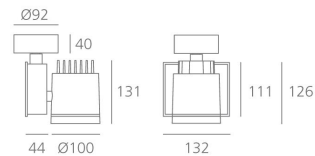

Dimensions

LAMP

ELECTRICAL

Trasformer availability:	Dimmable DALI
Voltage:	220V-240V