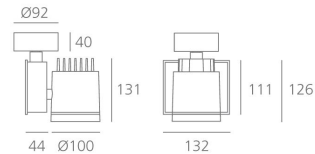

Dimensions

LAMP

ELECTRICAL

Trasformer availability:	Dimmable DALI
Voltage:	220V-240V