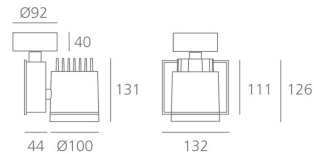

Dimensions

LAMP

ELECTRICAL

Transformer availability:	Dimmable DALI
Voltage:	220V-240V