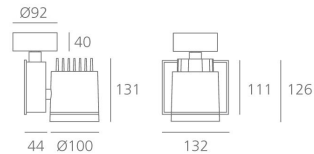

Dimensions

OPTICS

Emission: Accent Lighting

DIMENSIONS

Length:	(cm) 13.2
Height:	(cm) 12.6
Depth:	(cm) 4.4
Cutout width:	(cm) 10
Inclination:	$-90+90$
Rotation:	355
Cutout shape:	
Weight:	1.7
Glow Wire Test:	850 °

LAMPS INCLUDED

Category:	LED
Watt:	19
Typology:	Led
Color Rendering:	1b
Color temperature (K):	3000

LAMP

IP20

ELECTRICAL

Trasformer availability: Dimmable DALI
Voltage: 220V-240V