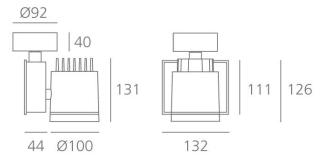

Dimensions

OPTICS

Emission: Accent Lighting

DIMENSIONS

Length:	(cm) 13.2
Height:	(cm) 12.6
Depth:	(cm) 4.4
Cutout width:	(cm) 10
Inclination:	$-90+90$
Rotation:	355
Cutout shape:	
Weight:	1.7
Glow Wire Test:	850 °

LAMPS INCLUDED

Category:	LED
Watt:	19
Typology:	Led
Color Rendering:	1b
Color temperature (K):	3000

LAMP

IP20

ELECTRICAL

Trasformer availability:	Dimmable DALI
Voltage:	220V-240V