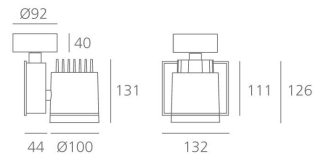

Dimensions

OPTICS

Emission: Accent Lighting

DIMENSIONS

Length:	(cm) 13.2
Height:	(cm) 12.6
Depth:	(cm) 4.4
Cutout width:	(cm) 10
Inclination:	$-90+90$
Rotation:	355
Cutout shape:	
Weight:	1.7
Glow Wire Test:	850 °

LAMPS INCLUDED

Category:	LED
Watt:	19
Typology:	Led
Color Rendering:	1b
Color temperature (K):	4100

LAMP

IP20

ELECTRICAL

Starter:	Electronics integrated
Voltage:	220V-240V