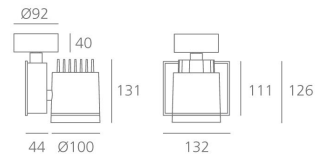

Dimensions

OPTICS

Emission: Accent Lighting

DIMENSIONS

Length:	(cm) 13.2
Height:	(cm) 12.6
Depth:	(cm) 4.4
Cutout width:	(cm) 10
Inclination:	$-90+90$
Rotation:	355
Cutout shape:	
Weight:	1.7
Glow Wire Test:	850 °

LAMPS INCLUDED

Category:	LED
Watt:	19
Typology:	Led
Color Rendering:	1b
Color temperature (K):	4100

LAMP

IP20

ELECTRICAL

Starter:	Electronics integrated
Voltage:	220V-240V