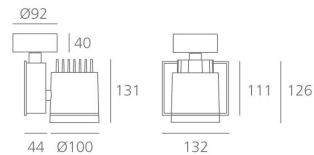

Dimensions

OPTICS

Emission:	Accent Lighting

DIMENSIONS

Length:	(cm) 13.2
Height:	(cm) 12.6
Depth:	(cm) 4.4
Cutout width:	(cm) 10
Inclination:	$-90+90$
Rotation:	355
Cutout shape:	
Weight:	1.7
Glow Wire Test:	850 °

LAMPS INCLUDED

Category:	LED
Watt:	19
Typology:	Led
Color Rendering:	1b
Color temperature (K):	4100

LAMP

IP20

ELECTRICAL

Starter:	Electronics integrated
Voltage:	220V-240V