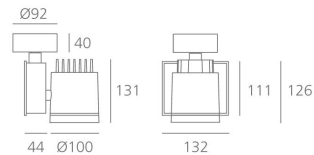

Dimensions

OPTICS

Emission: Accent Lighting

DIMENSIONS

Length:	(cm) 13.2
Height:	(cm) 12.6
Depth:	(cm) 4.4
Cutout width:	(cm) 10
Inclination:	$-90+90$
Rotation:	355
Cutout shape:	
Weight:	1.7
Glow Wire Test:	850 °

LAMPS INCLUDED

Category:	LED
Watt:	19
Typology:	Led
Color Rendering:	1b
Color temperature (K):	3000

LAMP

IP20

ELECTRICAL

Starter:	Electronics integrated
Voltage:	220V-240V