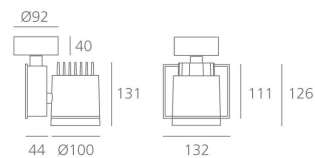

Dimensions

LAMP

IP20

ELECTRICAL

Starter:	Electronics integrated
Voltage:	220V-240V