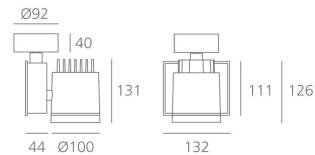

Dimensions

OPTICS

Emission: Accent Lighting

DIMENSIONS

Length:	(cm) 13.2
Height:	(cm) 12.6
Depth:	(cm) 4.4
Cutout width:	(cm) 10
Inclination:	$-90+90$
Rotation:	355
Cutout shape:	
Weight:	1.7
Glow Wire Test:	850 °

LAMPS INCLUDED

Category:	LED
Watt:	19
Typology:	Led
Color Rendering:	1b
Color temperature (K):	3000

LAMP

IP20

ELECTRICAL

Starter:	Electronics integrated
Voltage:	220V-240V