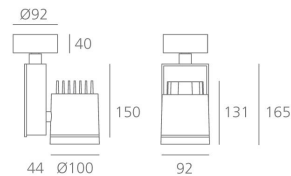

PRODUCT DATA SHEET

Picto 100 LED Vertical Ceiling - 19W 4000K FL Dimmable - White/Anthracite grey

**DESIGN BY :**

Artemide

MATERIALS :

Aluminium and polyamide

DESCRIPTION :

Series of directional spotlights using high yield hite LED, metal-halide and 12V halogen lamps. Body made from aluminium and injection moulded high-quality polyamide. Choice of 5 colour options. Two design options: with horizontal or vertical power supply unit with small, medium and large size. Optic unit available in 3 sizes: $\varnothing 70\text{mm}$, $\varnothing 100\text{mm}$ and $\varnothing 125\text{mm}$. 2 versions: with three-phase track adapter, and with base plate for ceiling mounting. Super pure aluminum optics with a choice of up to four beam spreads, freely interchangeable. Tilt angle ranging from -90° to 90° , rotation of up to 355° . Precise inclination by means of a graduation specially designed, with a locking mechanism. Monochromatic LED with warm white and neutral white tones. HIT version includes protection glass. Electronic control gear. Wide range of accessories. Not suitable for wall installation. Complies with standard EN60598-1 and other specific standards.

Optic FL (2x15° < angle < 2x20°)

Light emission

Accent Lighting

TECHNICAL DATA SHEET

Features

Product name:	Picto 100 LED Vertical Ceiling - 19W 4000K FL Dimmable - White/Anthracite grey
Colour:	White/Anthracite grey
Material:	Aluminium and polyamide
Series:	Architectural
Environment:	Indoor
Area contract:	Retail, Museum & Exhibitions, Private Residence

Dimensions**OPTICS**

Emission: Accent Lighting

DIMENSIONS

Length:	(cm) 9.2
Height:	(cm) 16.5
Depth:	(cm) 4.4
Cutout width:	(cm) 10
Inclination:	$-90+90$
Rotation:	355
Cutout shape:	
Weight:	1.7
Glow Wire Test:	850 °