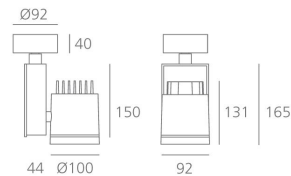

Dimensions

LAMP

ELECTRICAL

Transformer availability:	Dimmable DALI
Voltage:	220V-240V