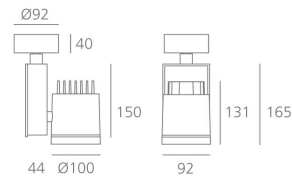

Dimensions

LAMP

ELECTRICAL

Transformer availability:	Dimmable DALI
Voltage:	220V-240V