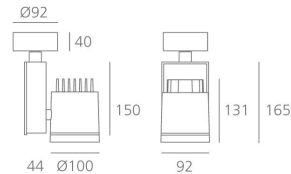

Dimensions

LAMP

IP20

ELECTRICAL

Transformer availability: Dimmable DALI
Voltage: 220V-240V