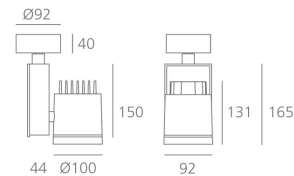

Dimensions

LAMP

ELECTRICAL

Transformer availability:	Dimmable DALI
Voltage:	220V-240V