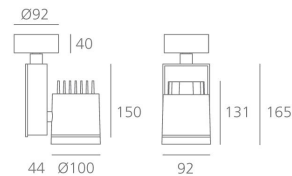

Dimensions

LAMP

IP20

ELECTRICAL

Transformer availability: Dimmable DALI
Voltage: 220V-240V