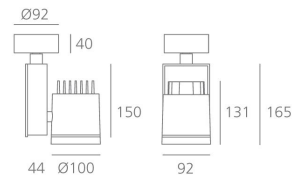

PRODUCT DATA SHEET

Picto 100 LED Vertical Ceiling - 19W 4000K FL - White/Anthracite grey

**DESIGN BY :**

Artemide

MATERIALS :

Aluminium and polyamide

DESCRIPTION :

Series of directional spotlights using high yield hite LED, metal-halide and 12V halogen lamps. Body made from aluminium and injection moulded high-quality polyamide. Choice of 5 colour options. Two design options: with horizontal or vertical power supply unit with small, medium and large size. Optic unit available in 3 sizes: $\varnothing 70\text{mm}$, $\varnothing 100\text{mm}$ and $\varnothing 125\text{mm}$. 2 versions: with three-phase track adapter, and with base plate for ceiling mounting. Super pure aluminum optics with a choice of up to four beam spreads, freely interchangeable. Tilt angle ranging from -90° to 90° , rotation of up to 355° . Precise inclination by means of a graduation specially designed, with a locking mechanism. Monochromatic LED with warm white and neutral white tones. HIT version includes protection glass. Electronic control gear. Wide range of accessories. Not suitable for wall installation. Complies with standard EN60598-1 and other specific standards.

OPTICS

Emission: Accent Lighting

DIMENSIONS

| | |
|-----------------|-----------|
| Length: | (cm) 9.2 |
| Height: | (cm) 16.5 |
| Depth: | (cm) 4.4 |
| Cutout width: | (cm) 10 |
| Inclination: | -90+90 |
| Rotation: | 355 |
| Cutout shape: | |
| Weight: | 1.7 |
| Glow Wire Test: | 850 ° |

LAMPS INCLUDED

| | |
|------------------------|------|
| Category: | LED |
| Watt: | 19 |
| Typology: | Led |
| Color Rendering: | 1b |
| Color temperature (K): | 4100 |

Dimensions**LAMP**

IP20

ELECTRICAL