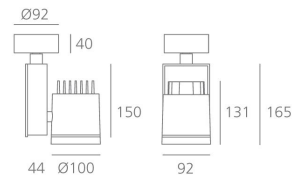

Dimensions

LAMP

IP20

ELECTRICAL

Starter:	Electronics integrated
Voltage:	220V-240V