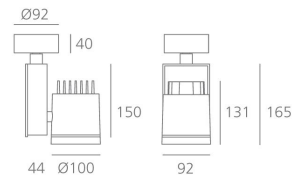

Dimensions

LAMP

IP20

ELECTRICAL

Starter:	Electronics integrated
Voltage:	220V-240V